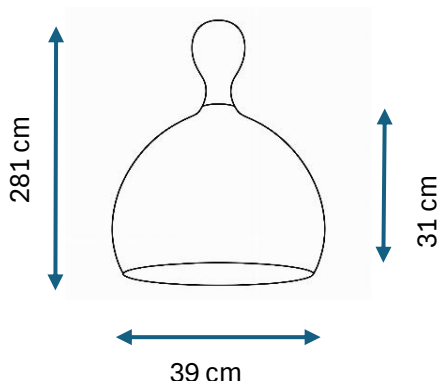

PRODUCT DATASHEET

Dueodde Pendant Ø39 White - 5705639742943

MAX

GENERAL INFORMATION

Product Code	742943
Collection	Halo Design
Product Category	Pendant
Product family	Dueodde
Use	Indoor
Application Environment	Pendant

DIMENTION & WEIGHT

Width (mm)	390
Height (mm)	310
Depth (mm)	390
Weight gram	2700

MATERIAL & COLOR

Product Color	White
Main Material(s)	Metal, Wood

TECHNICAL INFORMATION

IP Classification	IP20
Dimmable	Yes (according to the bulb)
Type:	Pendent-Non-Directional Light
Flicker Metric	00:00
Stroboscopic Effect Metric	00:00
LED module replaceable	No
Socket type	E27